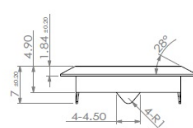

PRODUCT SHEET

Description:

Rim Lock 850, $\varnothing 19 \times 22 \text{mm}$, Drawer, NPL, CK SISO, KA E01

Item number:

14.01.040-0

Units	Box	Carton	HS Code	Barcode
Pcs.	12	192	8301300000	
				5704866031950

SISO A/S

Mileparken 11
DK-2740 Skovlunde
Denmark
VAT: DK 24786013

Phone +45 45 830 900

www.siso.dk
siso@siso.dk

Danske Bank
Nytorv Branch
Copenhagen
SWIFT: DABADKKK

Account no.
4180 3112 112936
IBAN Account
DK7230003112112936